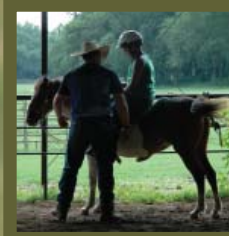

Community Ministries

Community Ministries at NLR exists to make a connection with children and youth by leading them to Christ and equipping them for challenges in daily life.